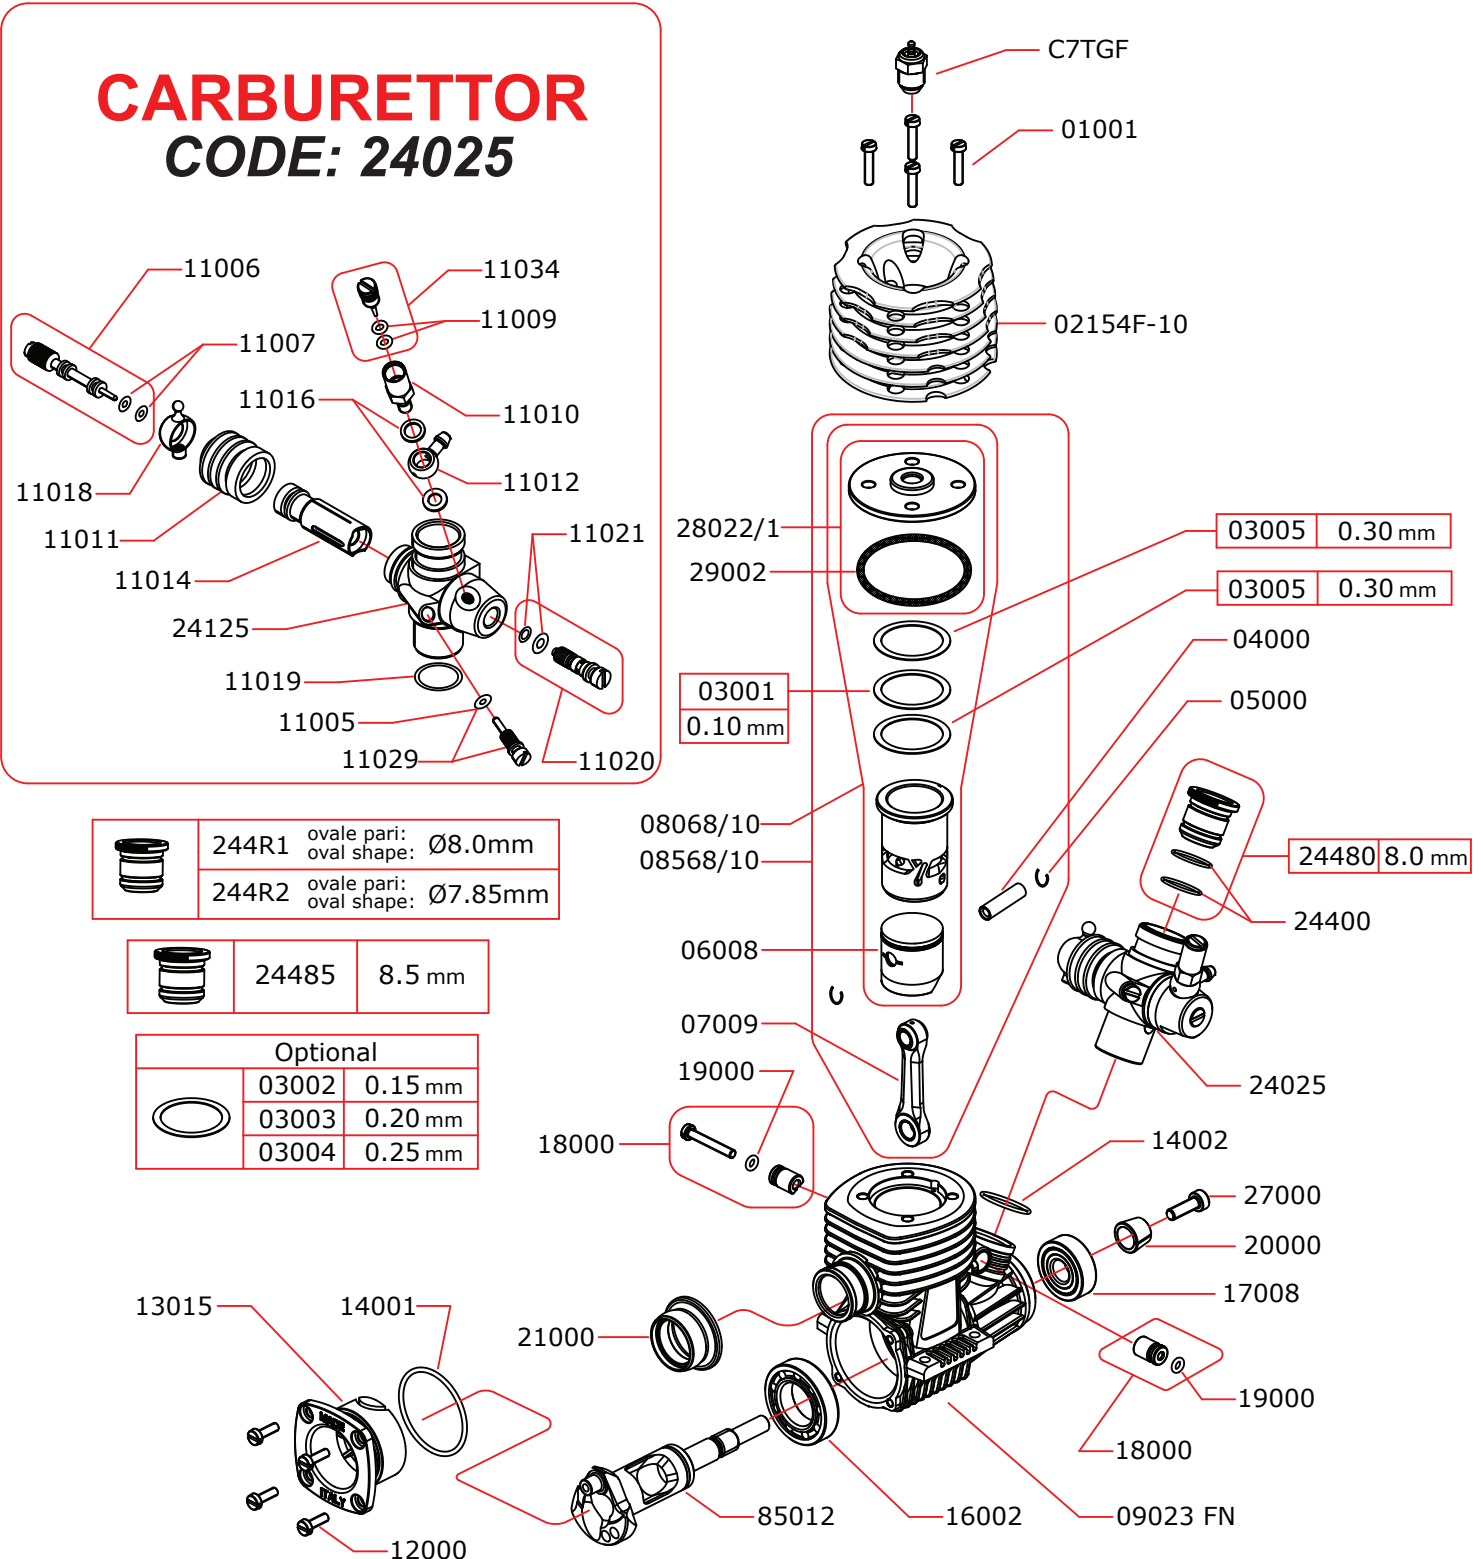

EXPLODED VIEW: FLASH .21 SPECIAL

CARBURETTOR CODE: 24025

	244R1	ovale pari: oval shape: Ø8.0mm
	244R2	ovale pari: oval shape: Ø7.85mm

	24485	8.5 mm
--	-------	--------

Optional		
	03002	0.15 mm
	03003	0.20 mm
	03004	0.25 mm