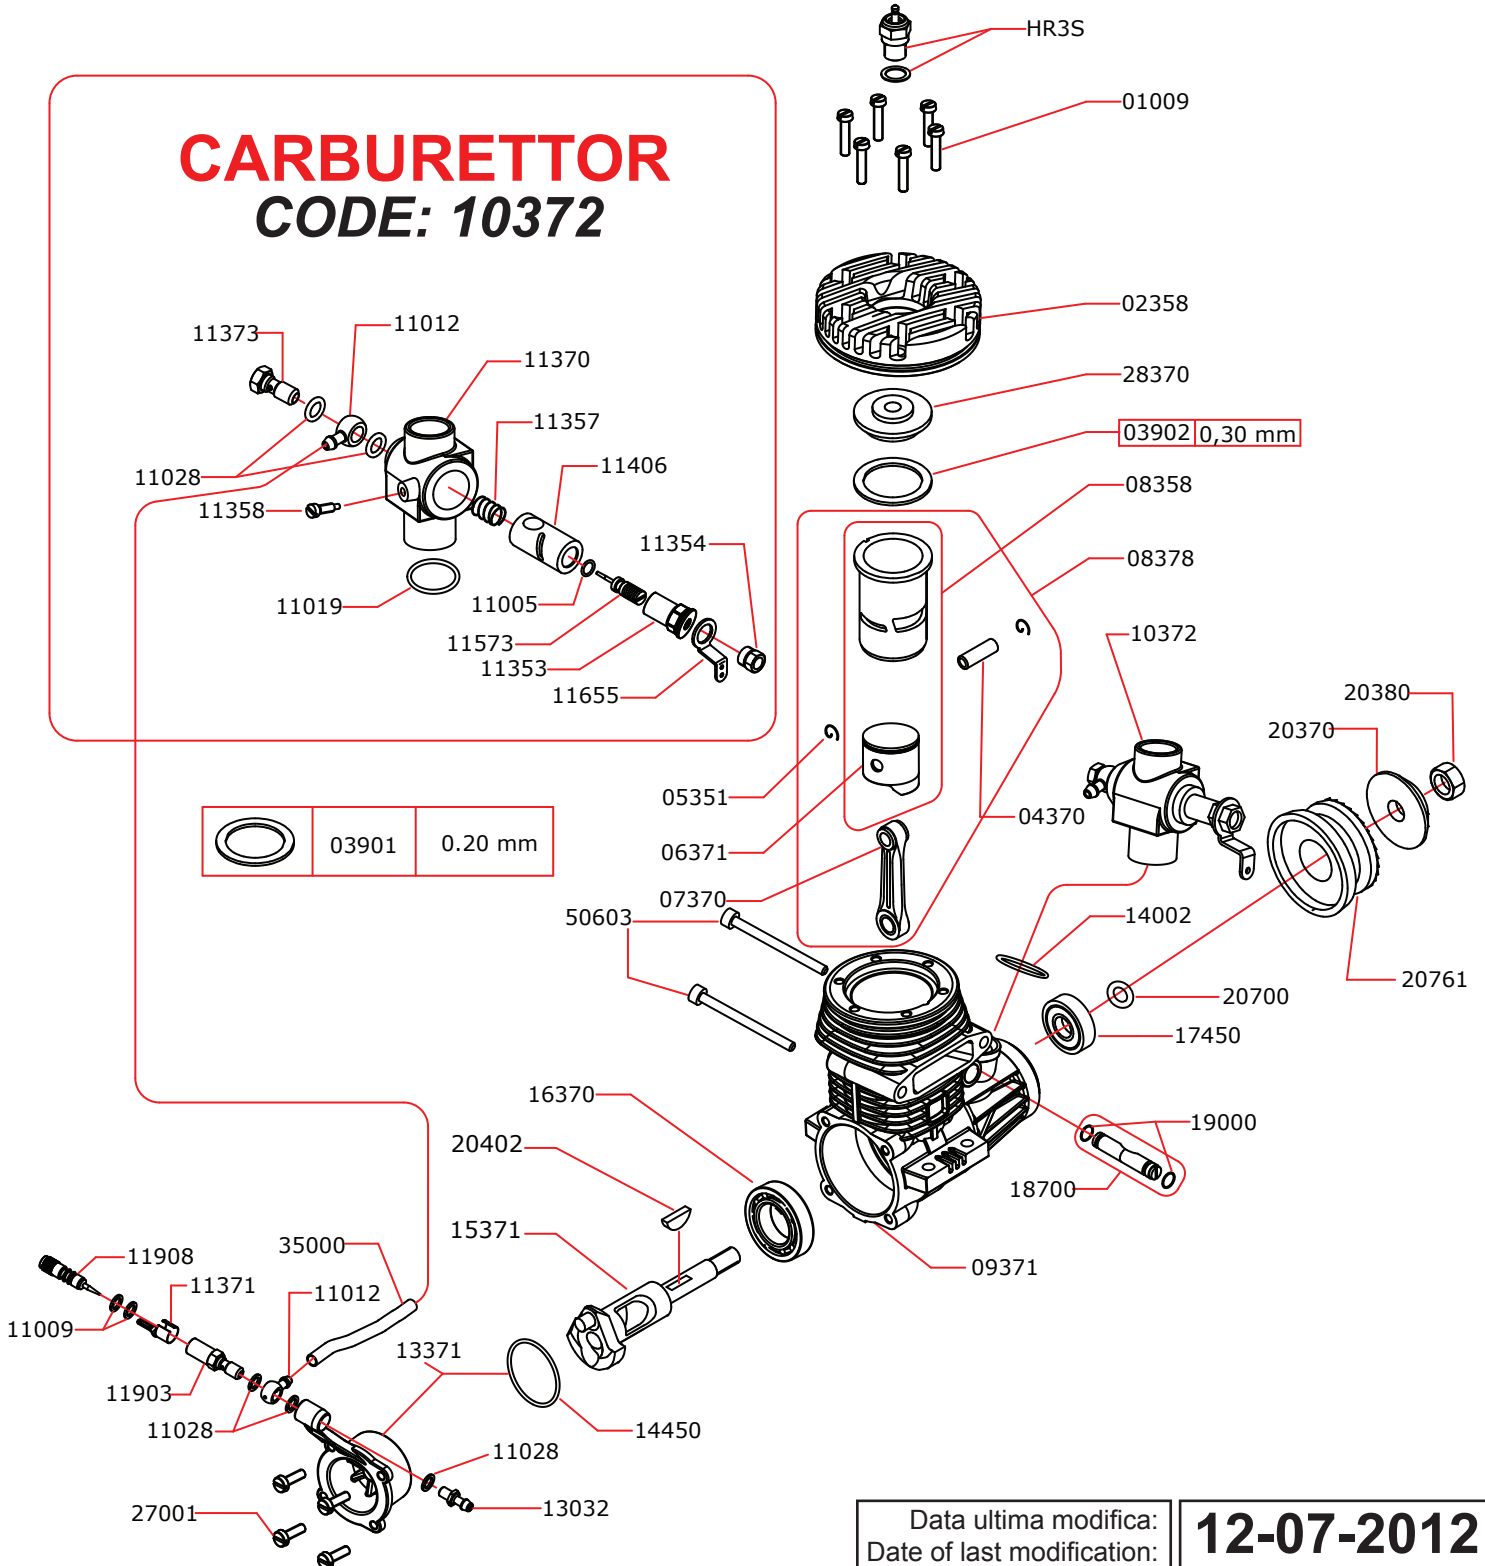

EXPLODED VIEW: R57CR

CARBURETTOR CODE: 10372

Data ultima modifica:
Date of last modification:

12-07-2012